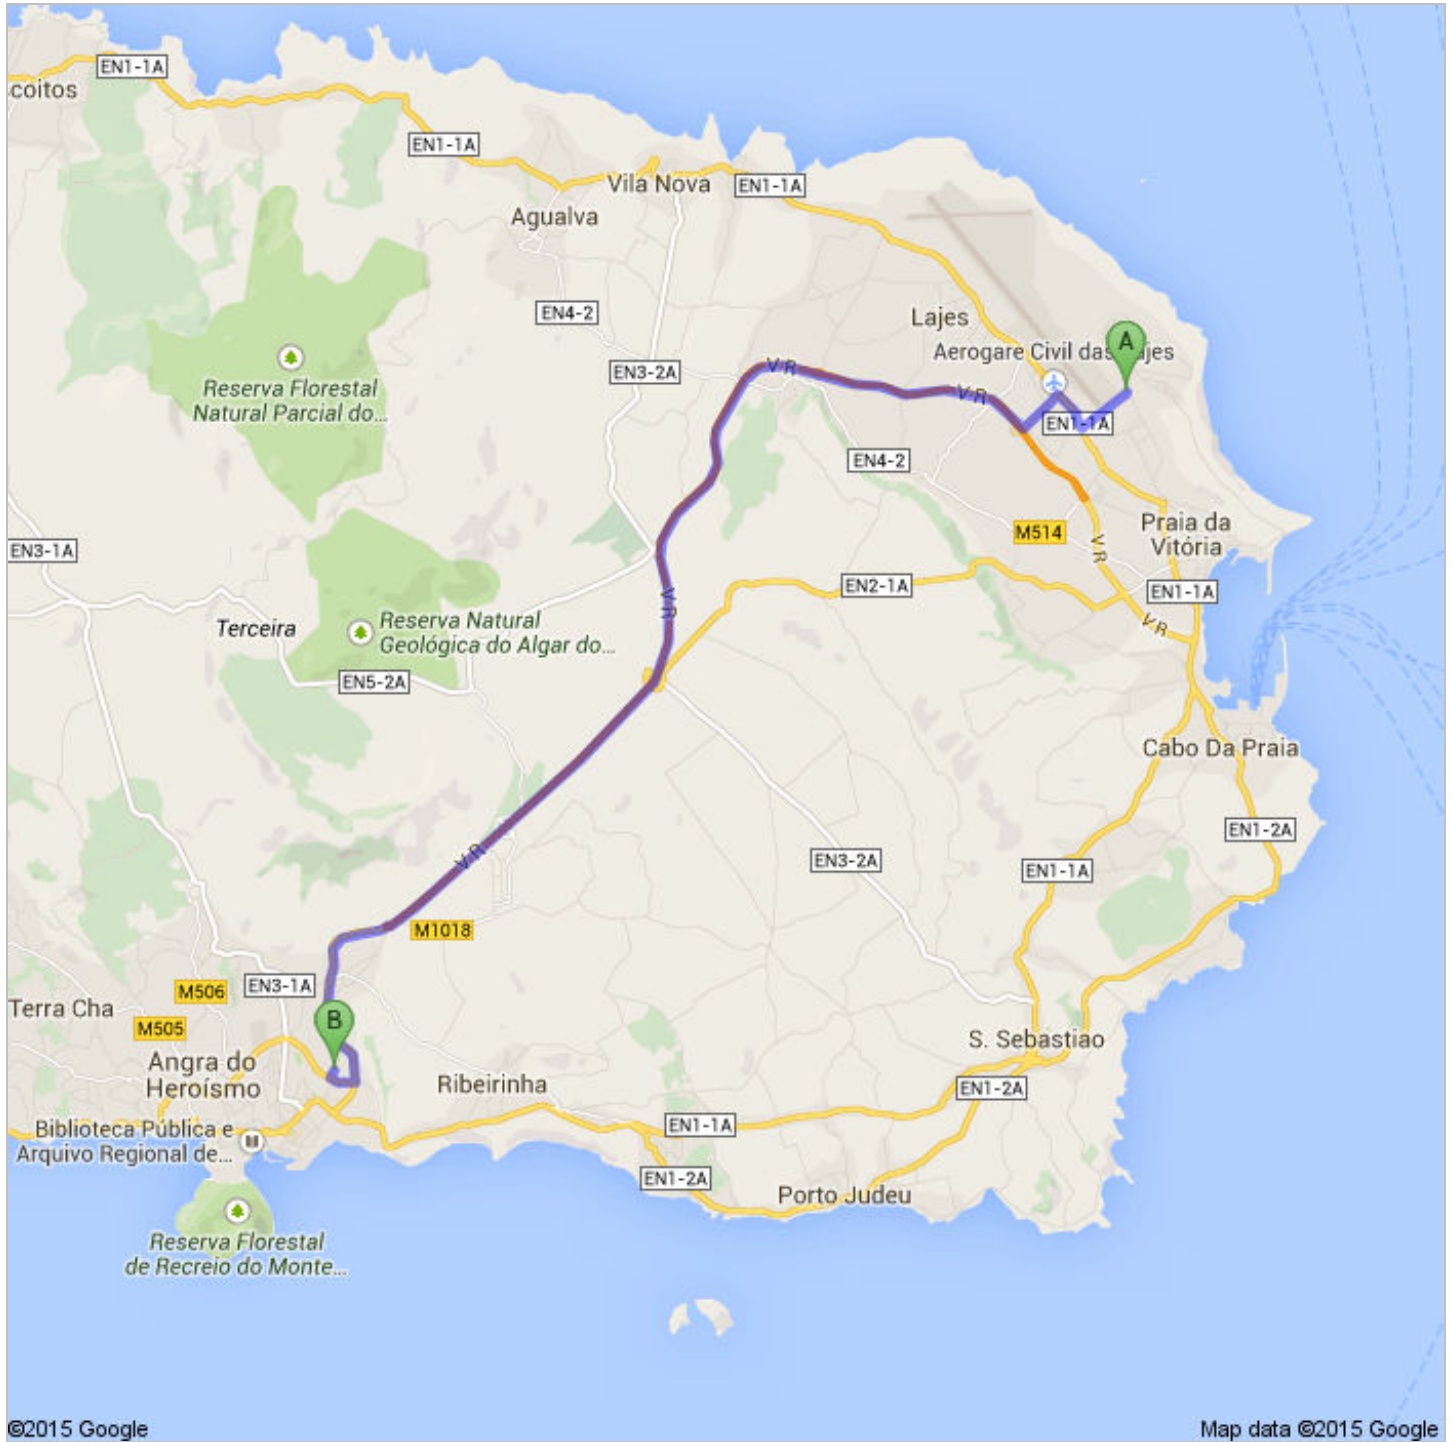

Directions to Vale de Linhares 20.3 km – about 19 mins

A Unknown road

1. Head **south**

go 5 m
total 5 m

2. Exit the roundabout
About 1 min

go 800 m
total 850 m

3. Turn right onto **EN1-1A**
About 1 min

go 600 m
total 1.4 km

4. At the roundabout, take the **3rd** exit onto the **V R** ramp to **Angra do Heroismo**
About 47 secs

go 240 m
total 1.7 km

© 2015 Google

5. Keep left to continue toward **V R**go 300 m
total 2.0 km

© 2015 Google

6. Keep right at the fork, follow signs for **Angra do Heroísmo** and merge onto **V R**
About 3 minsgo 3.4 km
total 5.4 km

© 2015 Google

7. At the roundabout, take the **2nd** exit and stay on **V R** heading to **Angra Do Heroísmo**
About 8 minsgo 11.3 km
total 16.7 km

go 1.7 km
total 19.8 km

© 2015 Google

➤ 11. At the roundabout, take the **1st** exit and stay on **VR**

go 400 m
total 20.1 km

© 2015 Google

➤ 12. At the roundabout, take the **1st** exit onto **Vale de Linhares**